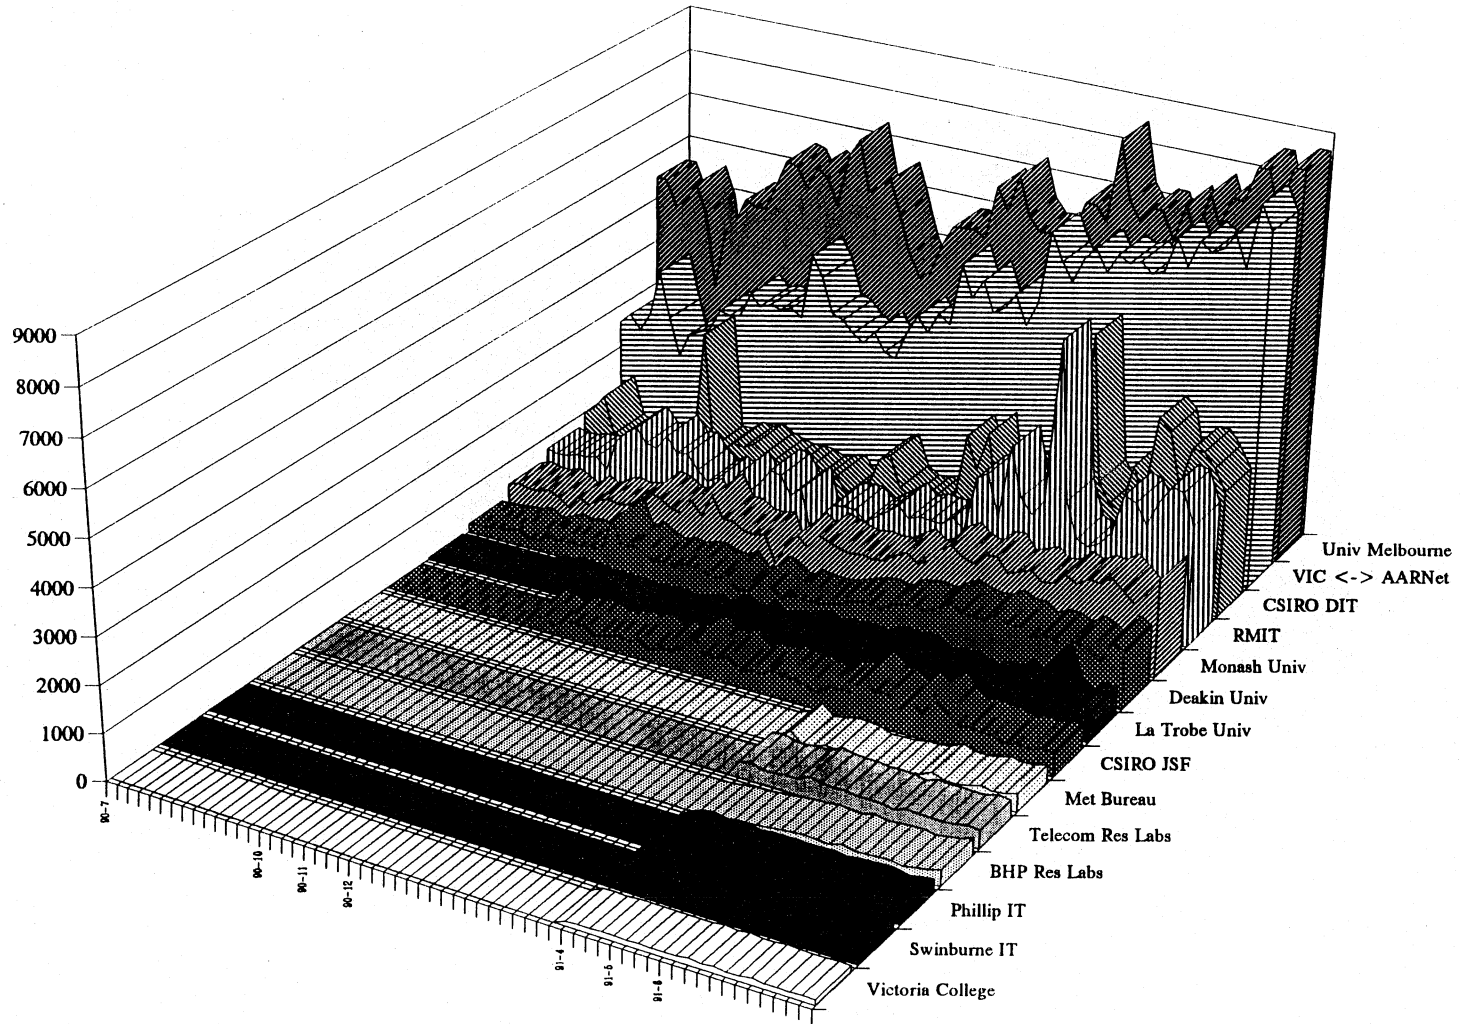

AARNet Traffic - State Totals - MBytes

Victorian AARNet Traffic - MBytes

ACT AARNet Traffic - MBytes

South Australian AARNet Traffic - Mbytes

Qld AARNet Traffic - MBytes

Tasmanian AARNet Traffic - MBytes

Western Australian Traffic Totals - MBytes

International Traffic - Application Profile - Mpackets

AARNet Total Traffic - MBytes