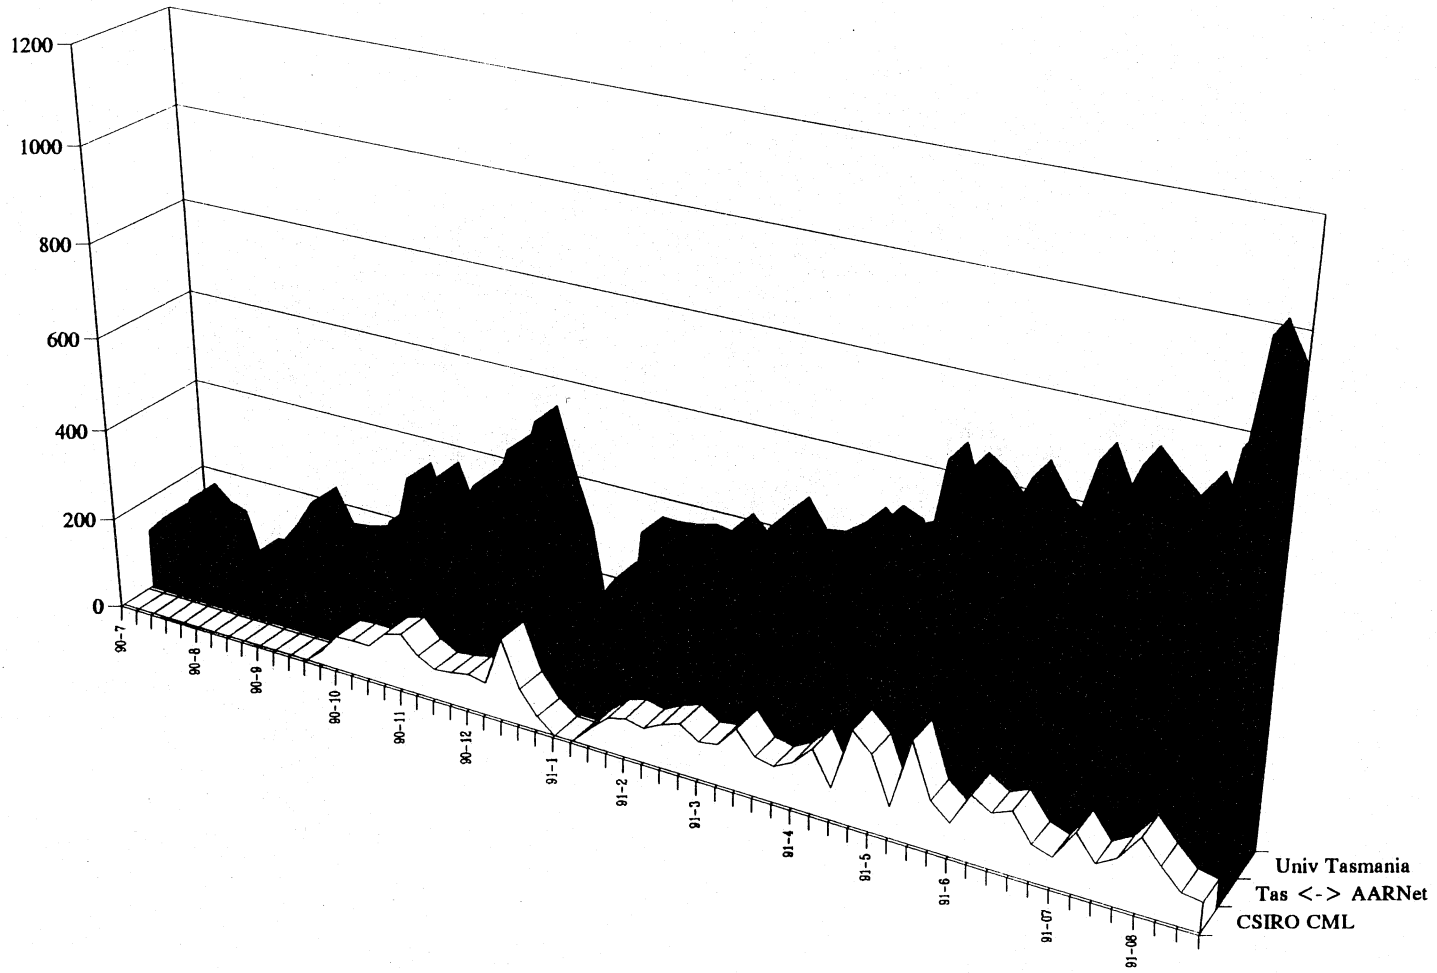

AARNet Traffic - State Totals - MBytes

Victorian AARNet Traffic - MBytes

ACT AARNet Traffic - MBytes

South Australian AARNet Traffic - Mbytes

Qld AARNet Traffic - MBytes

Tasmanian AARNet Traffic - MBytes

Western Australian Traffic Totals - MBytes

International Traffic - Application Profile - Mpackets

AARNet Total Traffic - MBytes