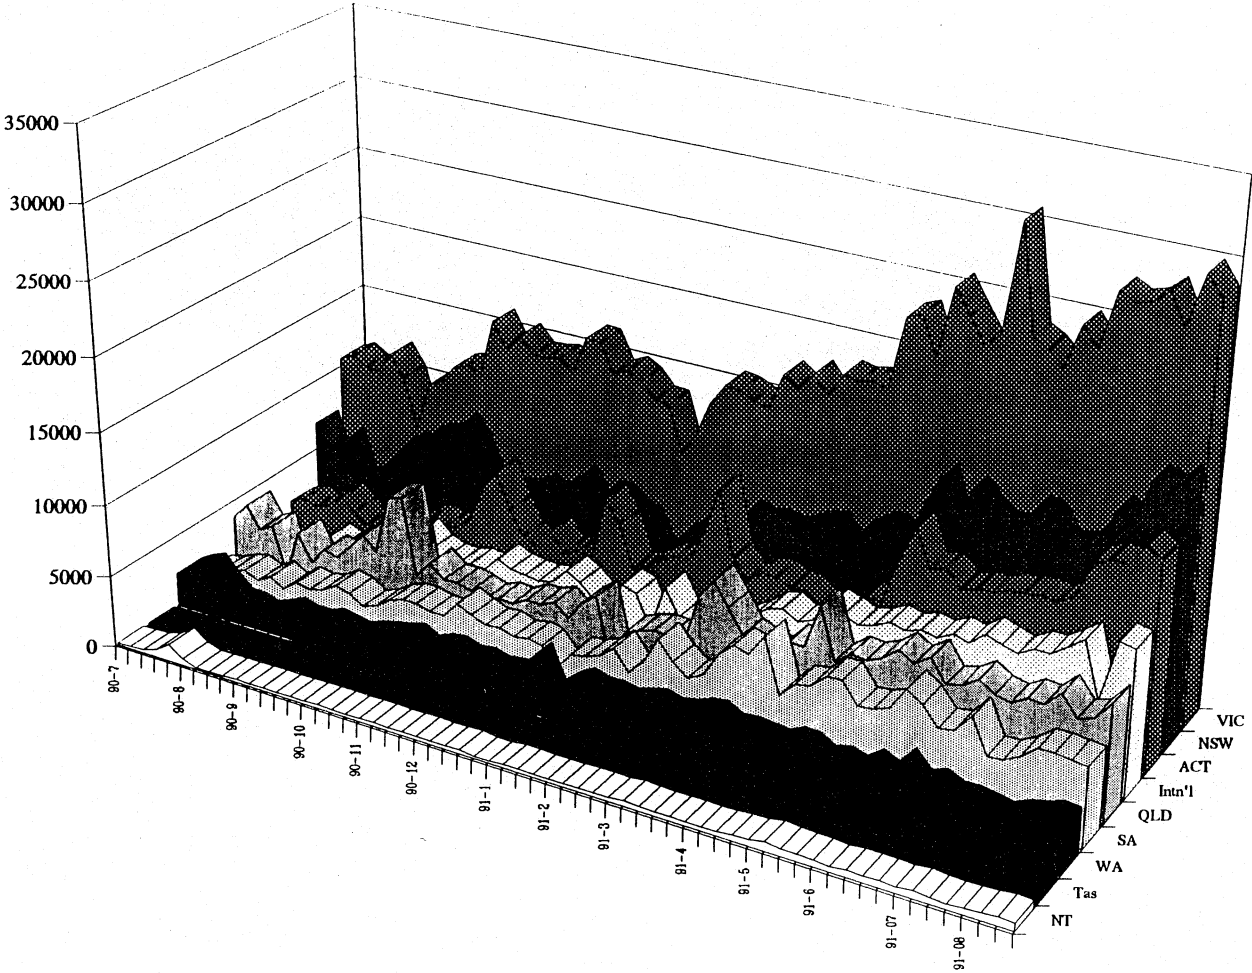

AARNet Traffic - State Totals - MBytes

Victorian AARNet Traffic - MBytes

ACT AARNet Traffic - MBytes

South Australian AARNet Traffic - Mbytes

Qld AARNet Traffic - MBytes

Tasmanian AARNet Traffic - MBytes

Western Australian Traffic Totals - MBytes

International Traffic - Application Profile - Mpackets

AARNet Total Traffic - MBytes