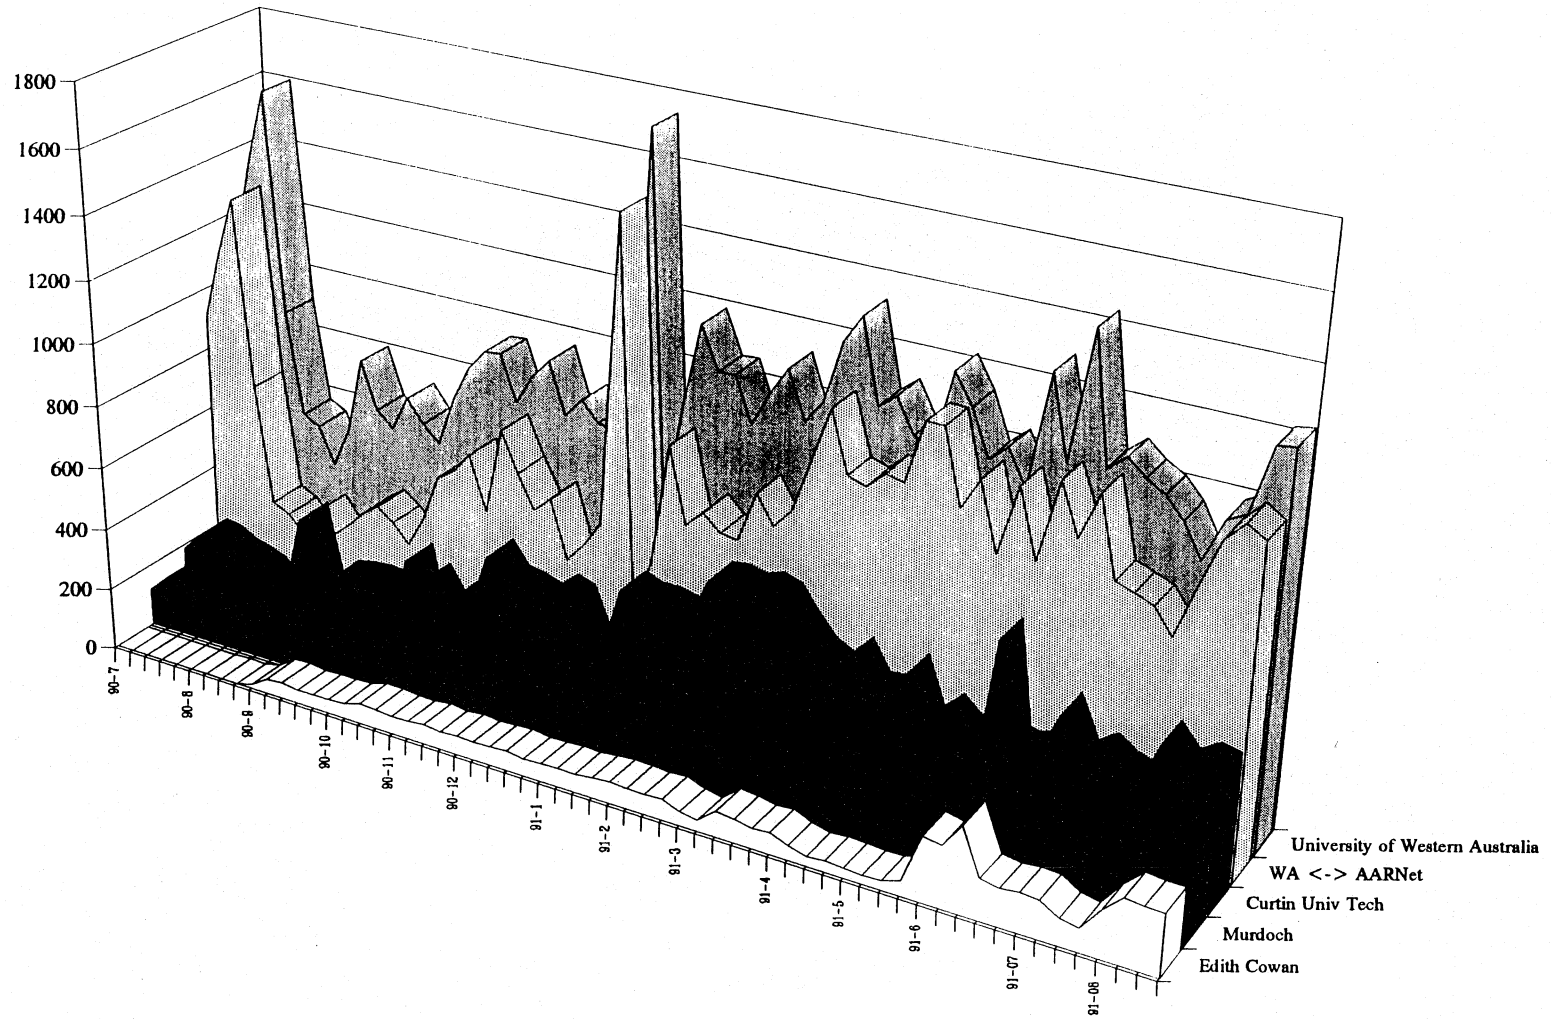

AARNet Traffic - State Totals - MBytes

Victorian AARNet Traffic - MBytes

ACT AARNet Traffic - MBytes

South Australian AARNet Traffic - Mbytes

Qld AARNet Traffic - MBytes

Tasmanian AARNet Traffic - MBytes

Western Australian Traffic Totals - MBytes

International Traffic - Application Profile - Mpackets

AARNet Total Traffic - MBytes