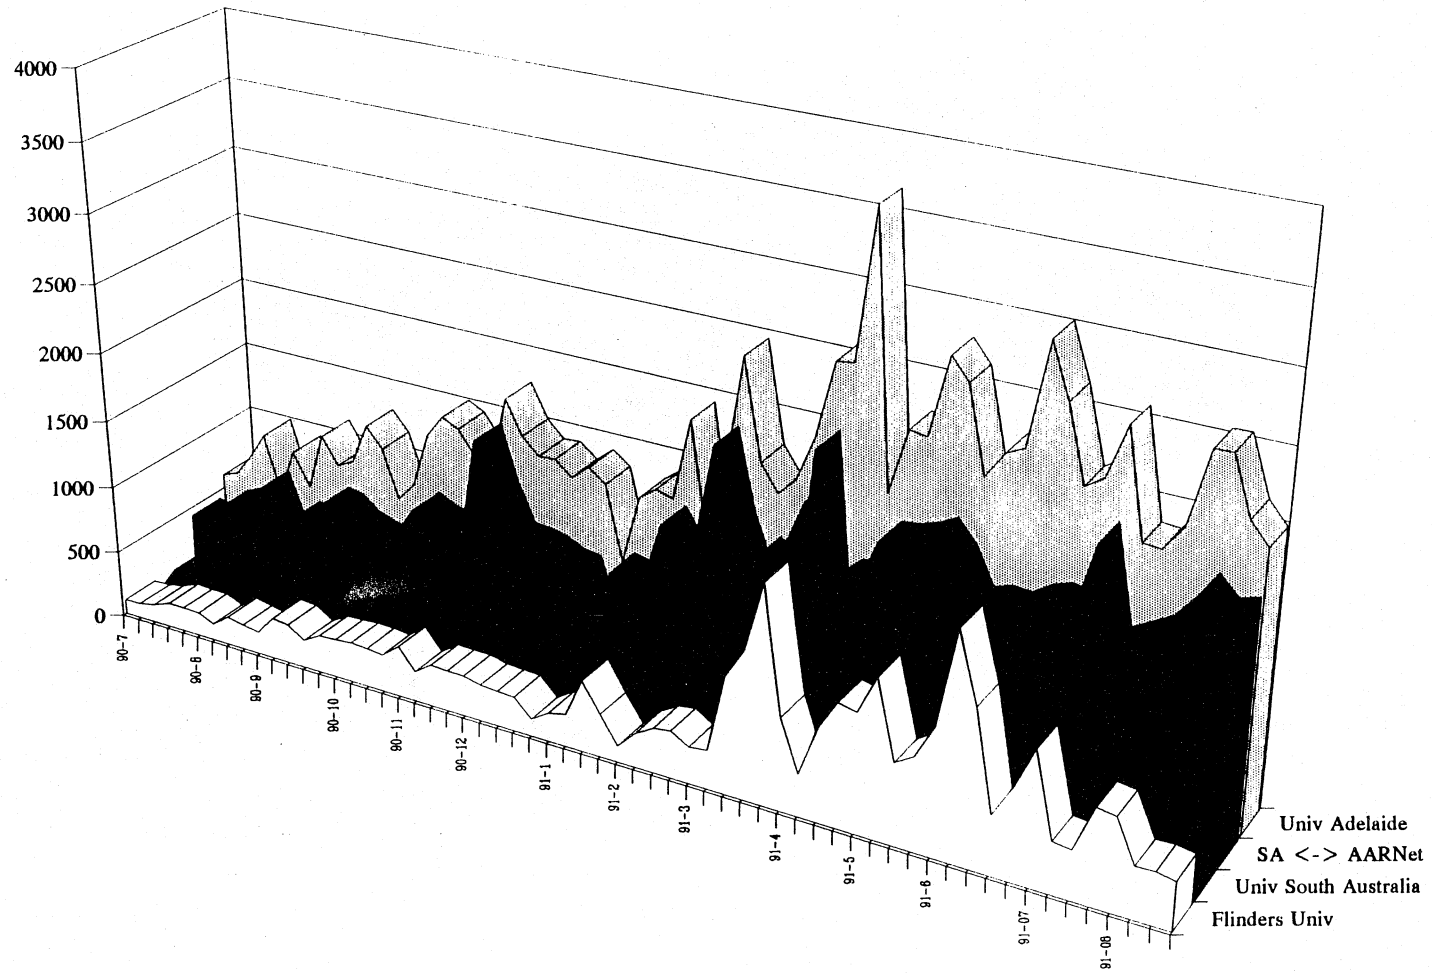

AARNet Traffic - State Totals - MBytes

Victorian AARNet Traffic - MBytes

ACT AARNet Traffic - MBytes

South Australian AARNet Traffic - Mbytes

Qld AARNet Traffic - MBytes

Tasmanian AARNet Traffic - MBytes

Western Australian Traffic Totals - MBytes

International Traffic - Application Profile - Mpackets

AARNet Total Traffic - MBytes