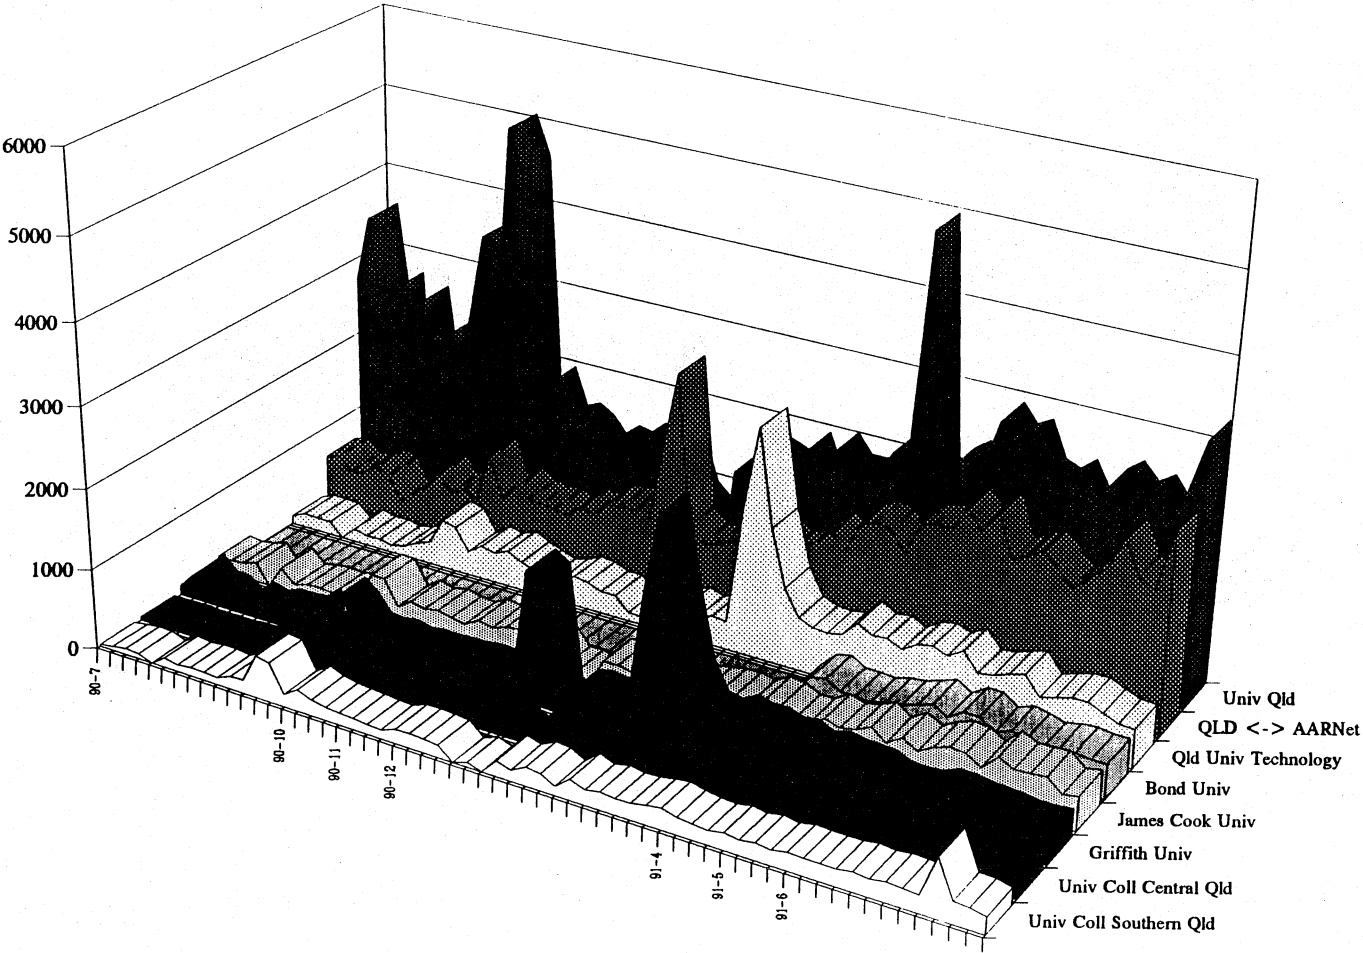

AARNet Traffic - State Totals - MBytes

Victorian AARNet Traffic - MBytes

ACT AARNet Traffic - MBytes

South Australian AARNet Traffic - Mbytes

Qld AARNet Traffic - MBytes

Tasmanian AARNet Traffic - MBytes

Western Australian Traffic Totals - MBytes

International Traffic - Application Profile - Mpackets

AARNet Total Traffic - MBytes